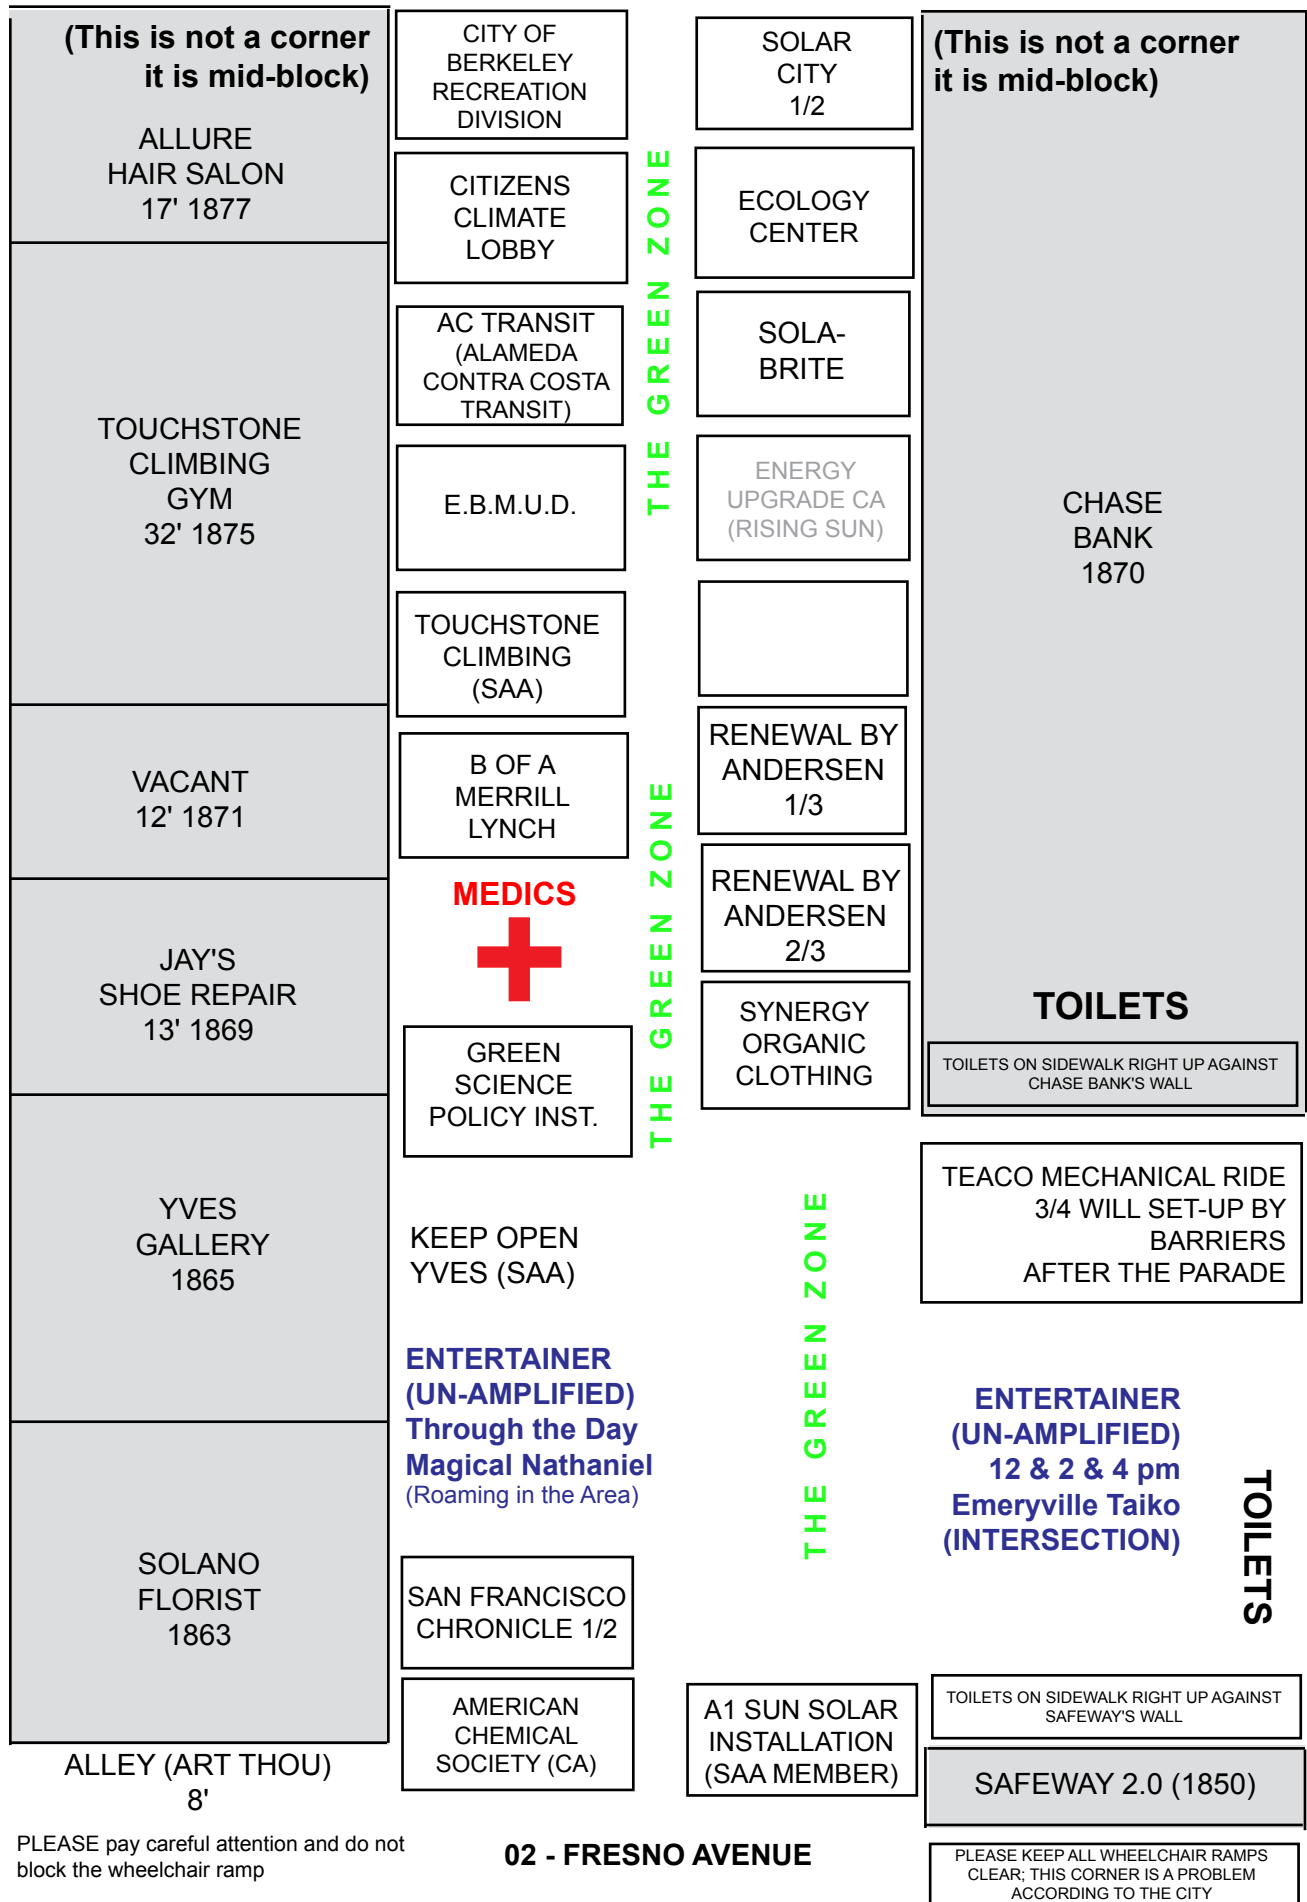

(This is not a corner  
it is mid-block)

02 - ABOVE FRESNO AVENUE

(This is not a corner  
it is mid-block)

FOR MORE SPECIFIC INFORMATION RELATING TO YOUR PARTICIPATION PLEASE VISIT SOLANOSTROLL.ORG SAA MEMBERS ALWAYS HAVE "RIGHT OF WAY" EVEN IF IT IS NOT INDICATED "KEEP OPEN" IN FRONT A SPACE IS NOT OPEN UNLESS INDICATED BY "SPARE".  
MAP VERSION 4:47PM 09/05/2017

PLEASE pay careful attention and do not  
block the wheelchair ramp

02 - FRESNO AVENUE

PLEASE KEEP ALL WHEELCHAIR RAMPS  
CLEAR; THIS CORNER IS A PROBLEM  
ACCORDING TO THE CITY