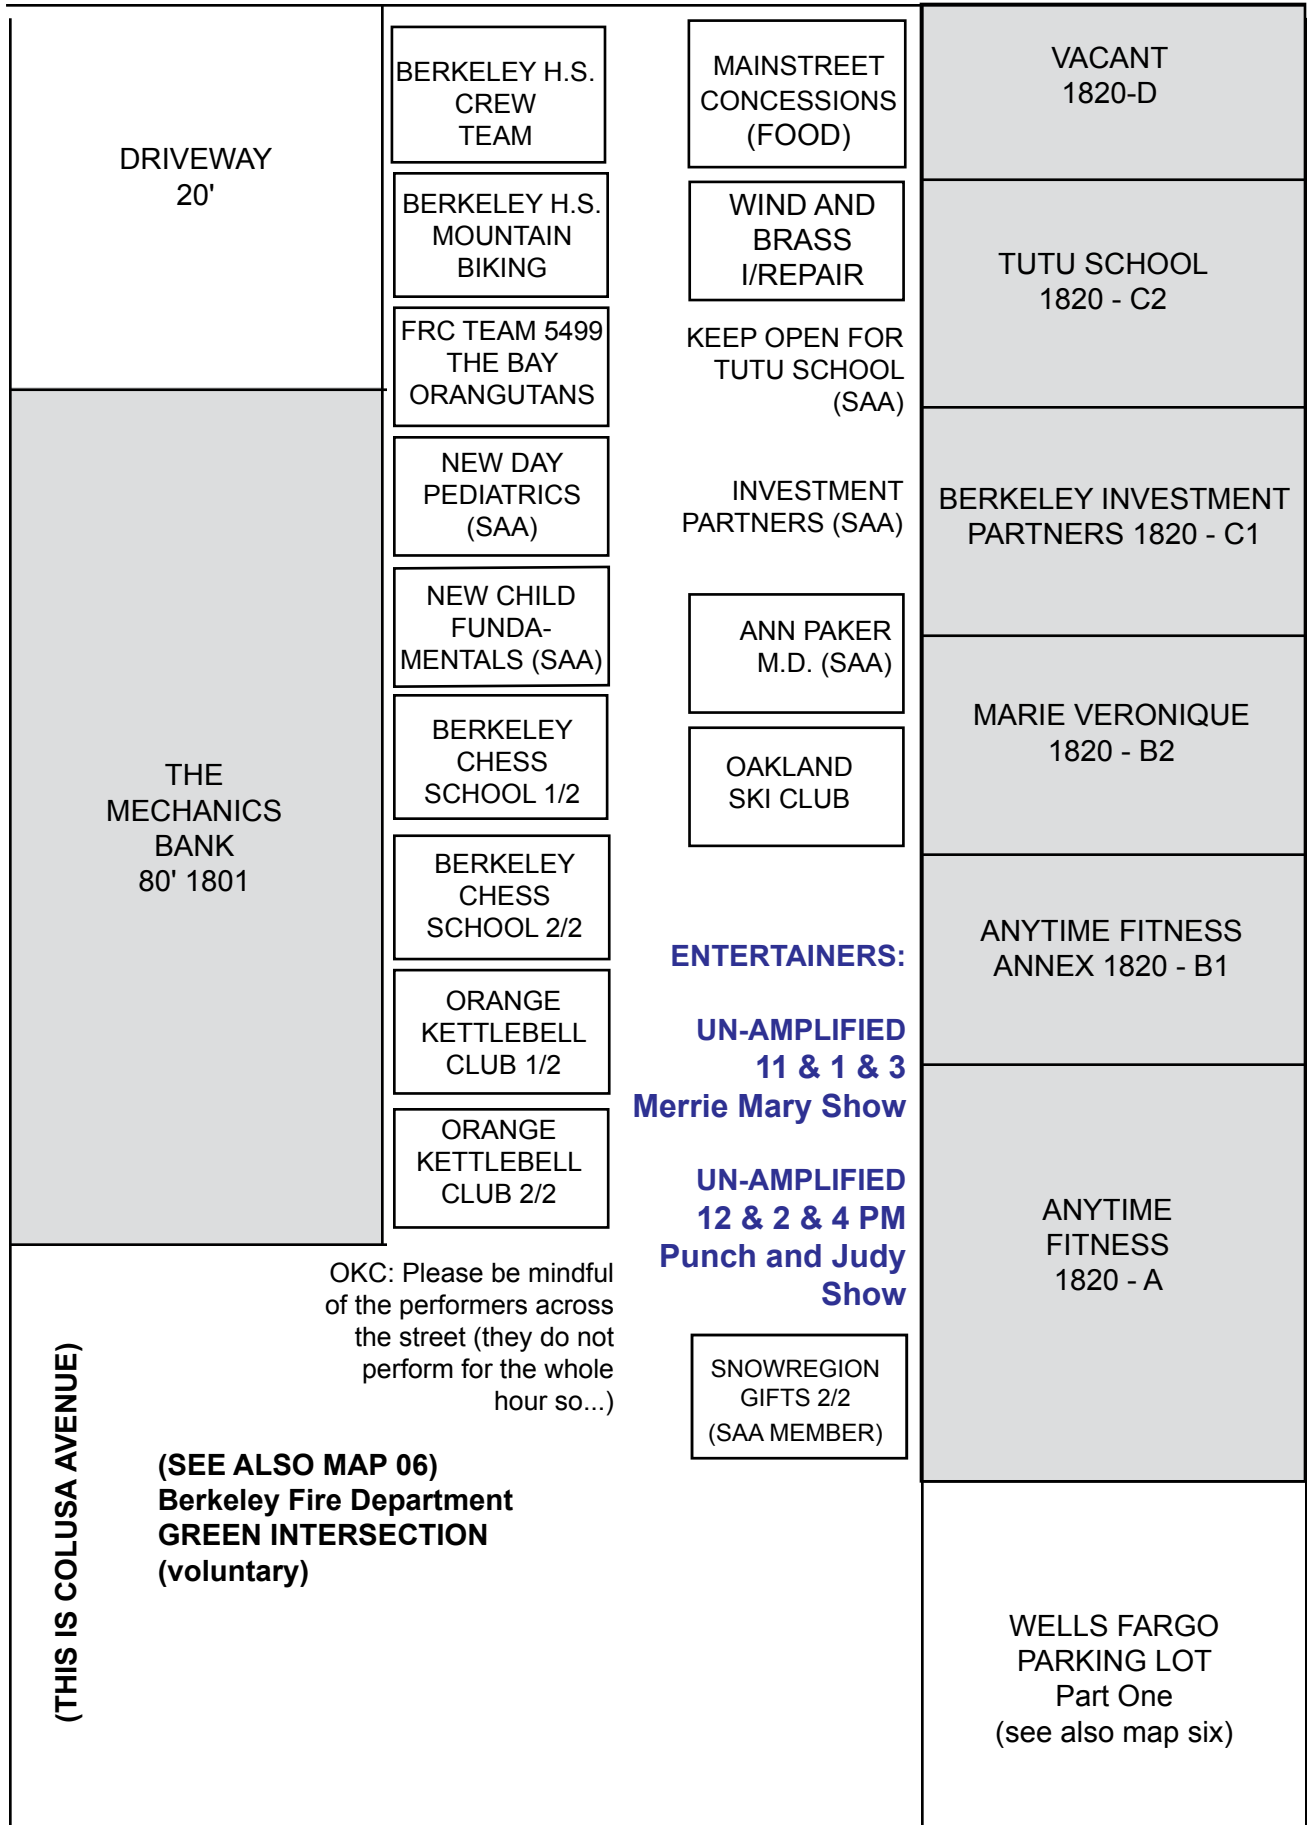

(SEE ALSO MAP 04)

This is not an intersection

05 - COLUSA (south) (THIS BOOTH IS RECOGNIZED ON MAP 04)

FOR MORE SPECIFIC INFORMATION RELATING TO YOUR PARTICIPATION PLEASE VISIT SOLANOSTROLL.ORG SAA MEMBERS ALWAYS HAVE "RIGHT OF WAY" EVEN IF IT IS NOT INDICATED "KEEP OPEN" IN FRONT A SPACE IS NOT OPEN UNLESS INDICATED BY "SPARE".
MAP VERSION 9:53PM 09/07/2017

05 - COLUSA (N)

THE WELLS FARGO PARKING LOT IS ALSO RECOGNIZED ON MAP 06)