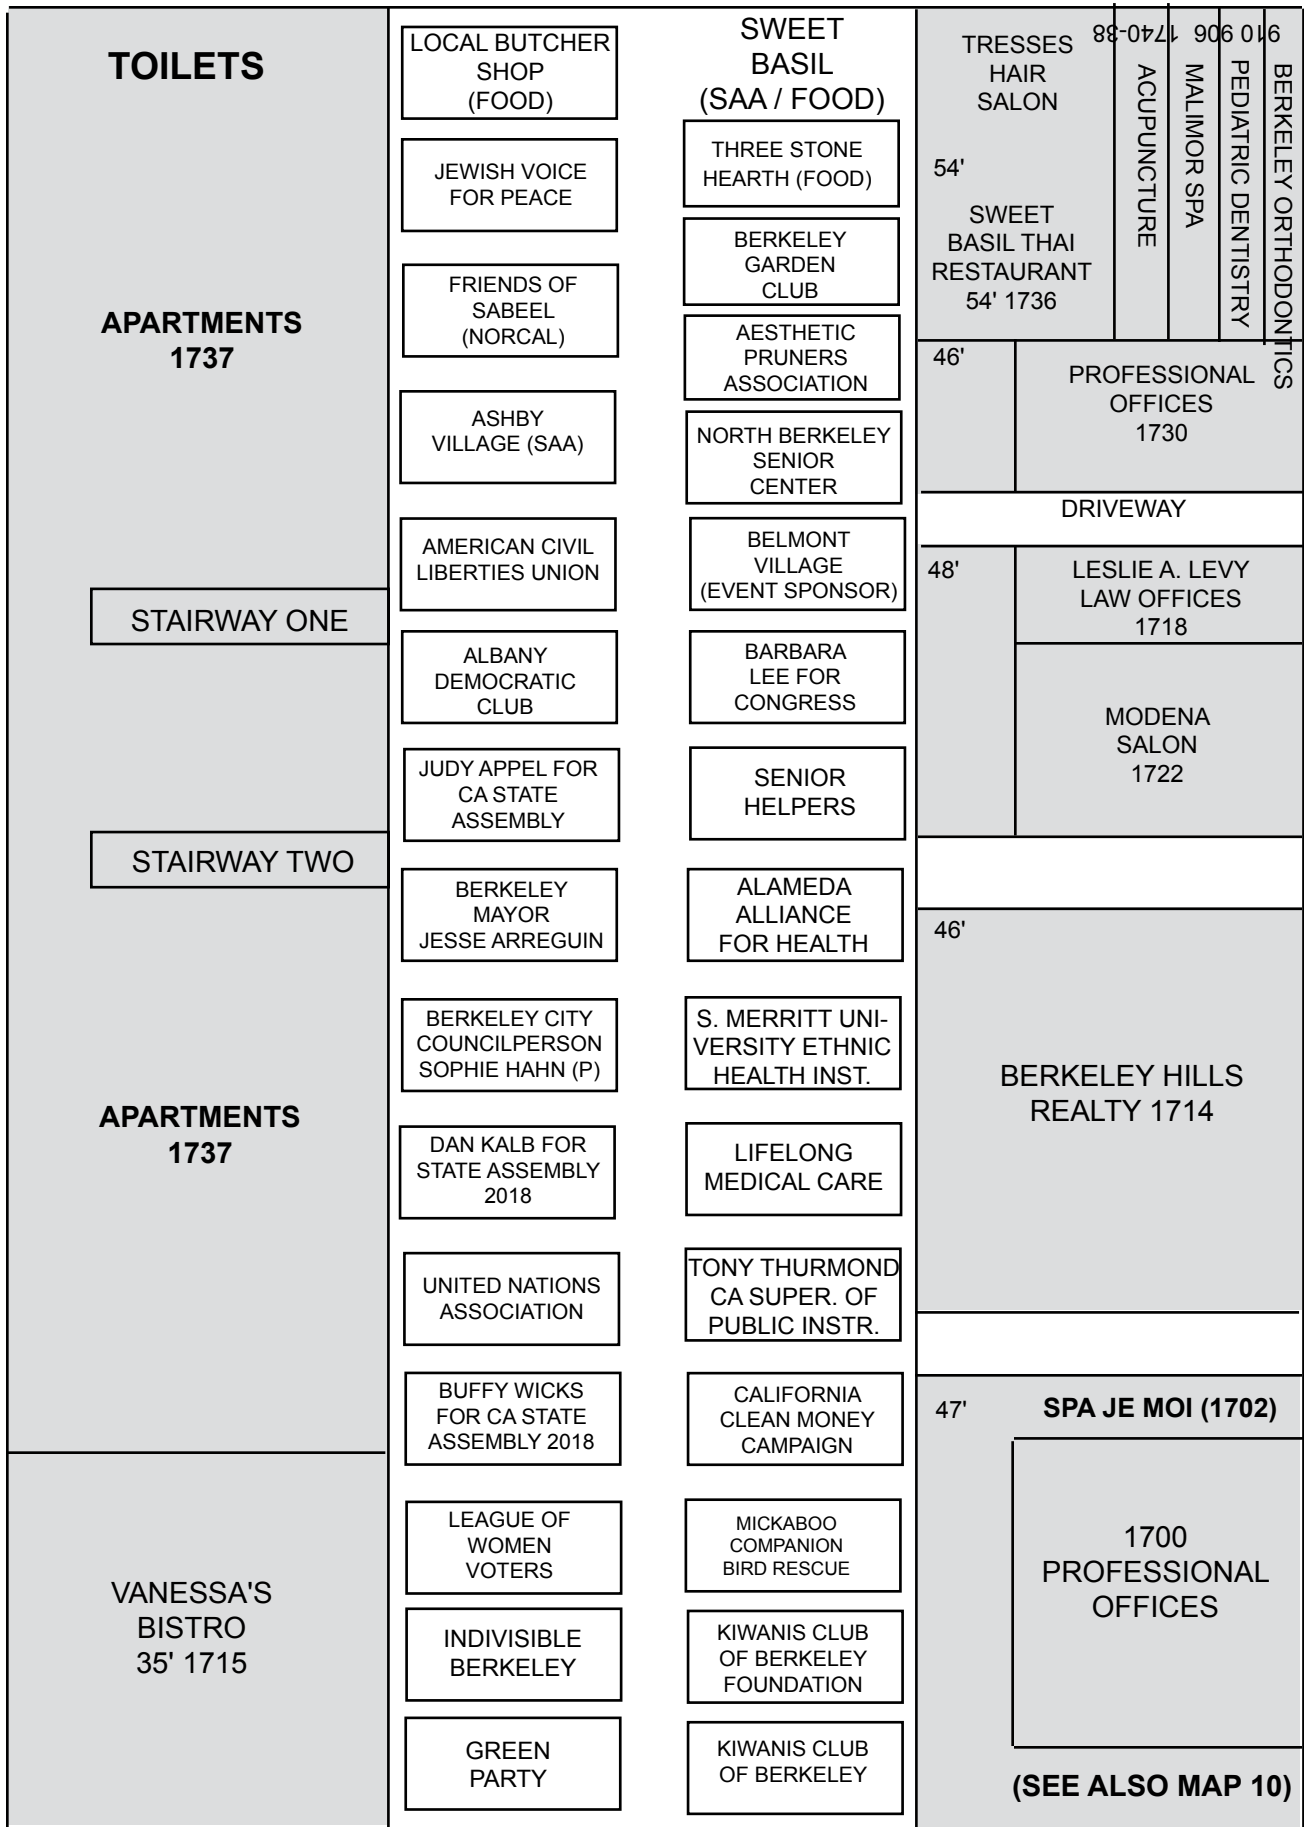

FOR MORE SPECIFIC INFORMATION RELATING TO YOUR PARTICIPATION PLEASE VISIT SOLANOSTROLL.ORG SAA MEMBERS ALWAYS HAVE "RIGHT OF WAY" EVEN IF IT IS NOT INDICATED "KEEP OPEN" IN FRONT A SPACE IS NOT OPEN UNLESS INDICATED BY "SPARE".  
**MAP VERSION 6:17AM 09/02/2017**

MISSION SOARING CENTER  
 (IN INTERSECTION / MAP 8)

**Entertainer**  
 (In Intersection / see map 8)

**09 - ENSENADA**

**APARTMENTS 1737**

STAIRWAY ONE

STAIRWAY TWO

**APARTMENTS 1737**

VANESSA'S BISTRO  
 35' 1715

**Not an intersection on this side (see also map 10)**

**09 - TULARE (south)**

**Berkeley Fire Department  
 GREEN INTERSECTION  
 (voluntary)**