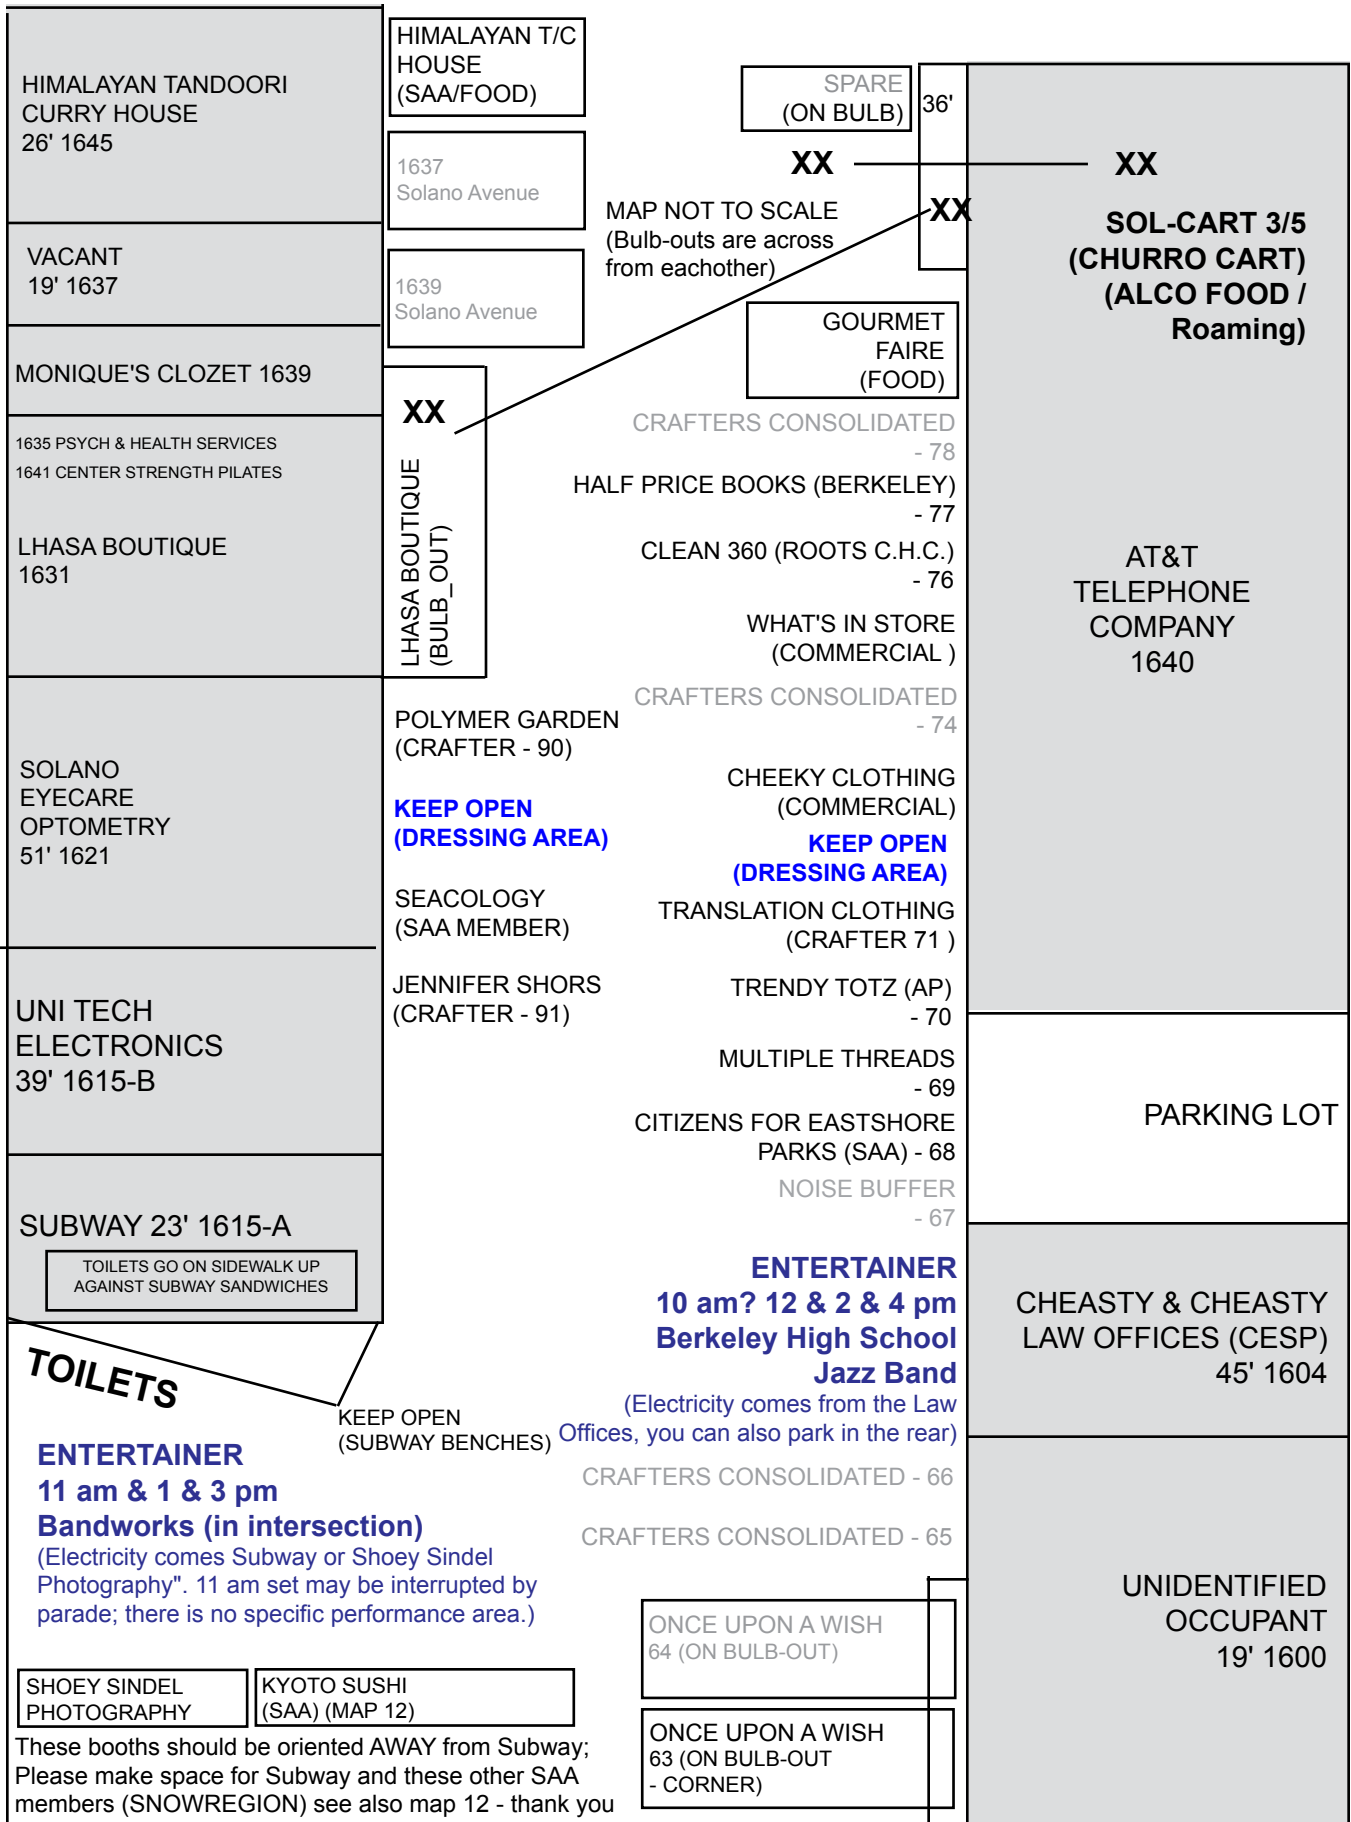

FOR MORE SPECIFIC INFORMATION RELATING TO YOUR PARTICIPATION PLEASE VISIT SOLANOSTROLL.ORG SAA MEMBERS ALWAYS HAVE "RIGHT OF WAY" EVEN IF IT IS NOT INDICATED "KEEP OPEN" IN FRONT A SPACE IS NOT OPEN UNLESS INDICATED BY "SPARE".

MAP VERSION 6:52AM 09/19/2017

SEE ALSO MAP 10

(This is not an intersection)

11 - VENTURA AVENUE (south)

TACOMA AVENUE

11 - TACOMA (north) and ORDWAY (south)