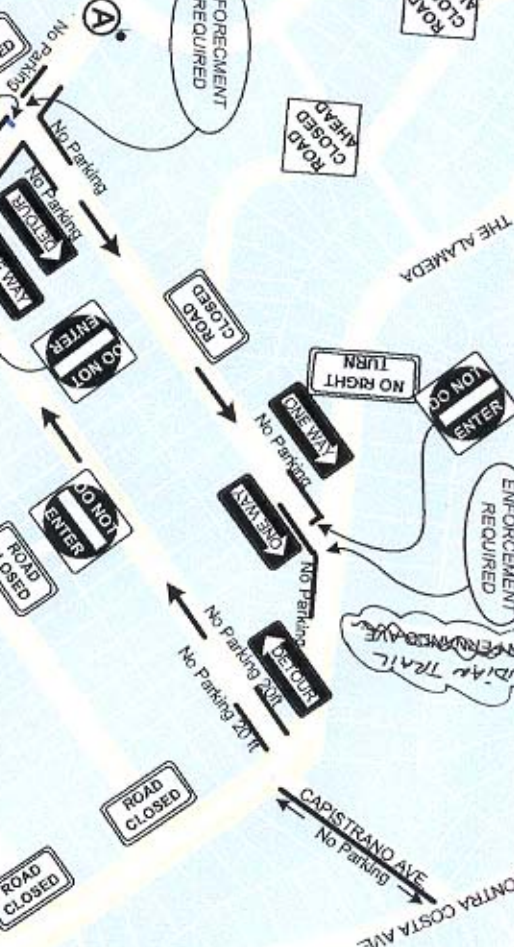

PORTLAND AVE.

NELSON ST.

PERALTA AVE.

MIRAMAR

SAN LORENZO AVE.

ENSENADA

COLUSA AVE.

VINCENTE AVE.

### SOLANO STROLL

DATE: SUNDAY, SEPTEMBER 9, 2006

TIMES: 7:00AM - 7:00PM

COLUSA AVE. CLOSED  
AT SAN LORENZO AVE.  
SUN 9/10/06 7AM TO 7PM  
"SOLANO AVE. STROLL"

TULARE AVE

ROAD CLOSED

ROAD CLOSED

ROAD CLOSED