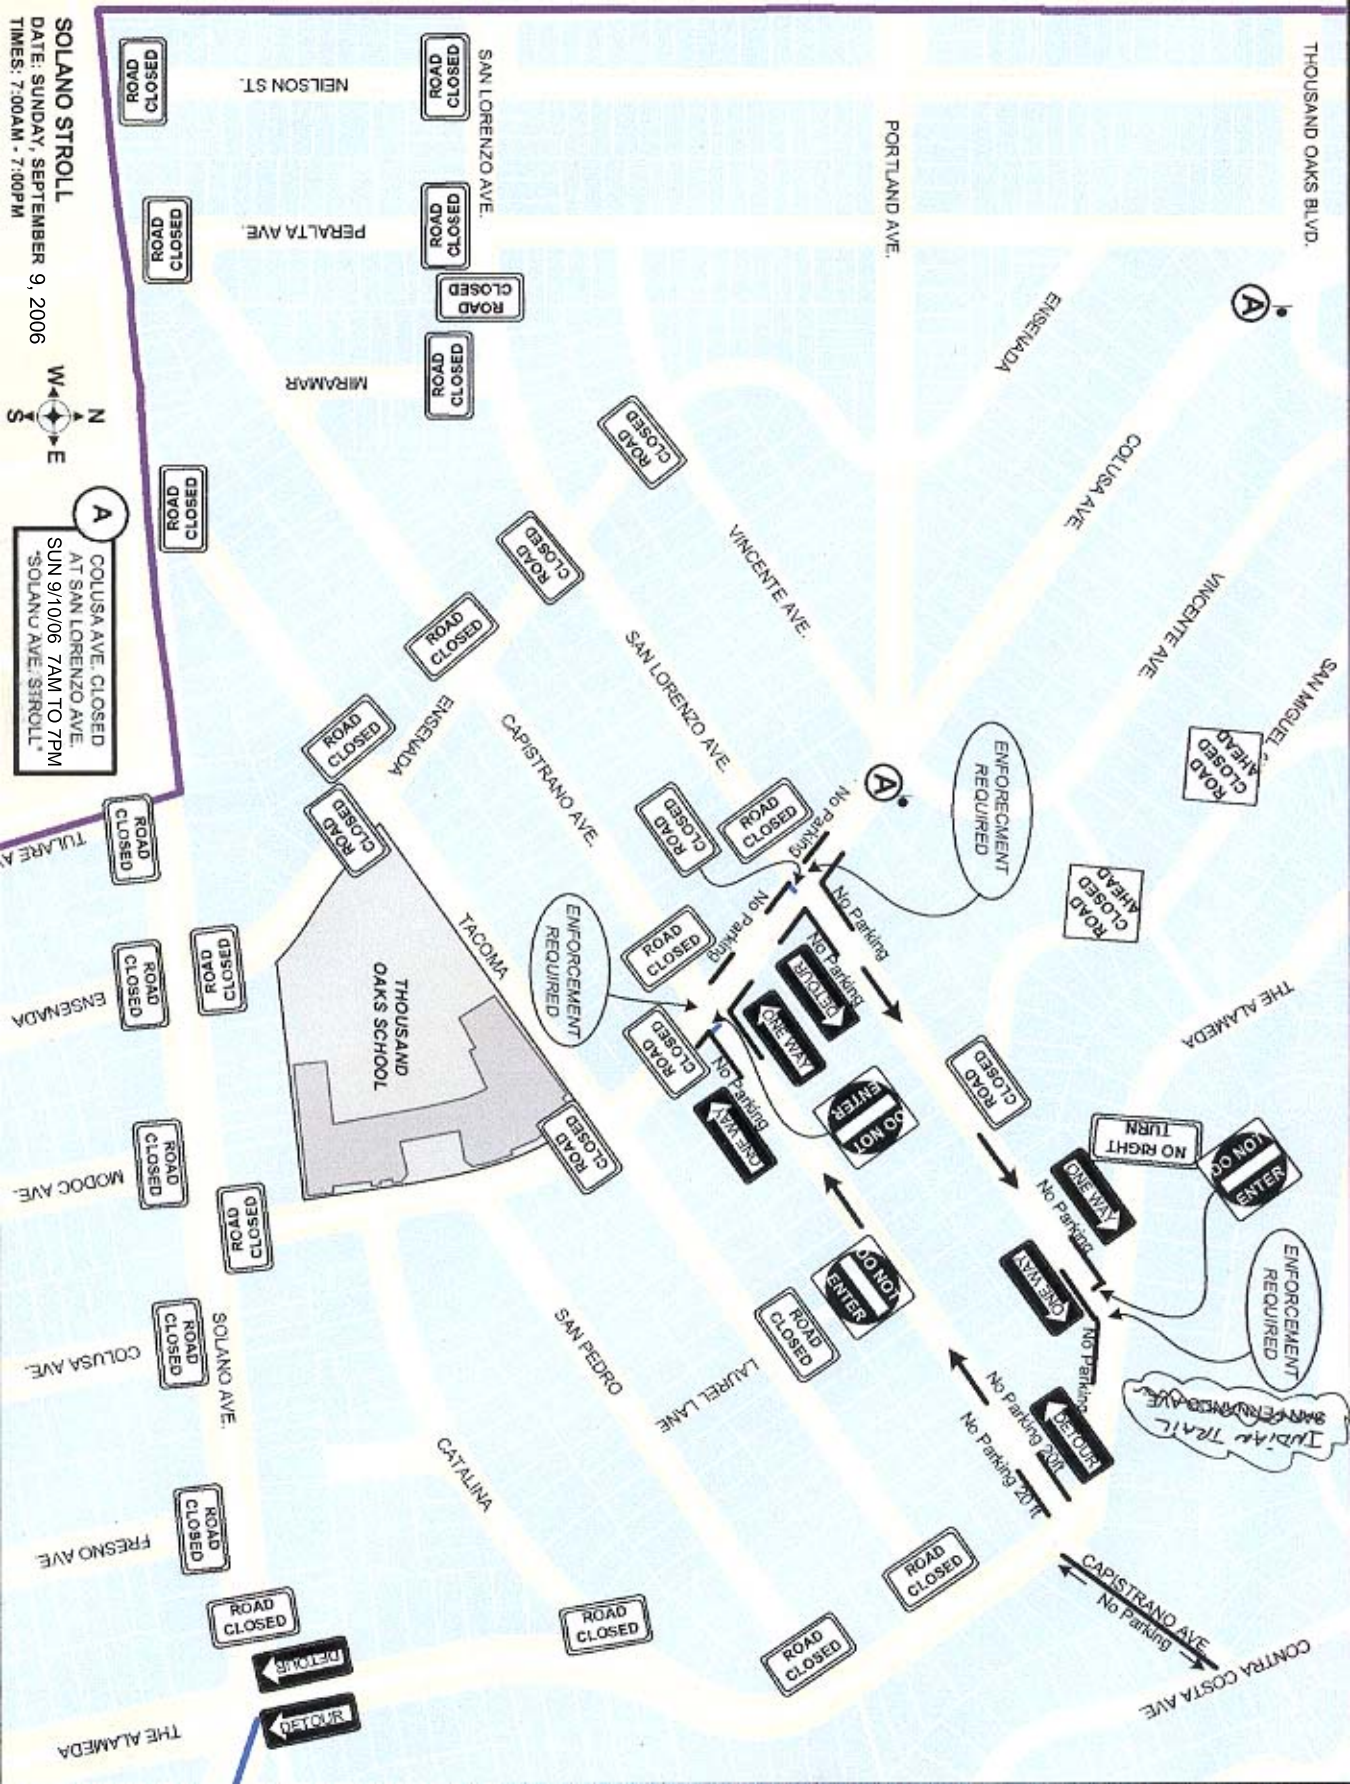

PORTLAND AVE.

NELSON ST.

PERALTA AVE.

MIRAMAR

SAN LORENZO AVE.

ENSENADA

COLUSA AVE.

VINCENTE AVE.

SAN MIGUEL AVE.

THE ALAMEDA

San Ramon Ave  
Tudor Trail

CONTRA COSTA AVE.

VINCENTE AVE.

SAN LORENZO AVE.

CAPISTRANO AVE.

TACOMA

THOUSAND OAKS SCHOOL

SAN PEDRO

CATALINA

SOLANO AVE.

COLUSA AVE.

FRESNO AVE.

ROAD CLOSED

ROAD CLOSED

### SOLANO STROLL

DATE: SUNDAY, SEPTEMBER 9, 2006

TIMES: 7:00AM - 7:00PM

COLUSA AVE. CLOSED  
AT SAN LORENZO AVE.  
SUN 9/10/06 7AM TO 7PM  
"SOLANO AVE. STROLL"

TULARE AVE

ROAD CLOSED

ROAD CLOSED

ROAD CLOSED