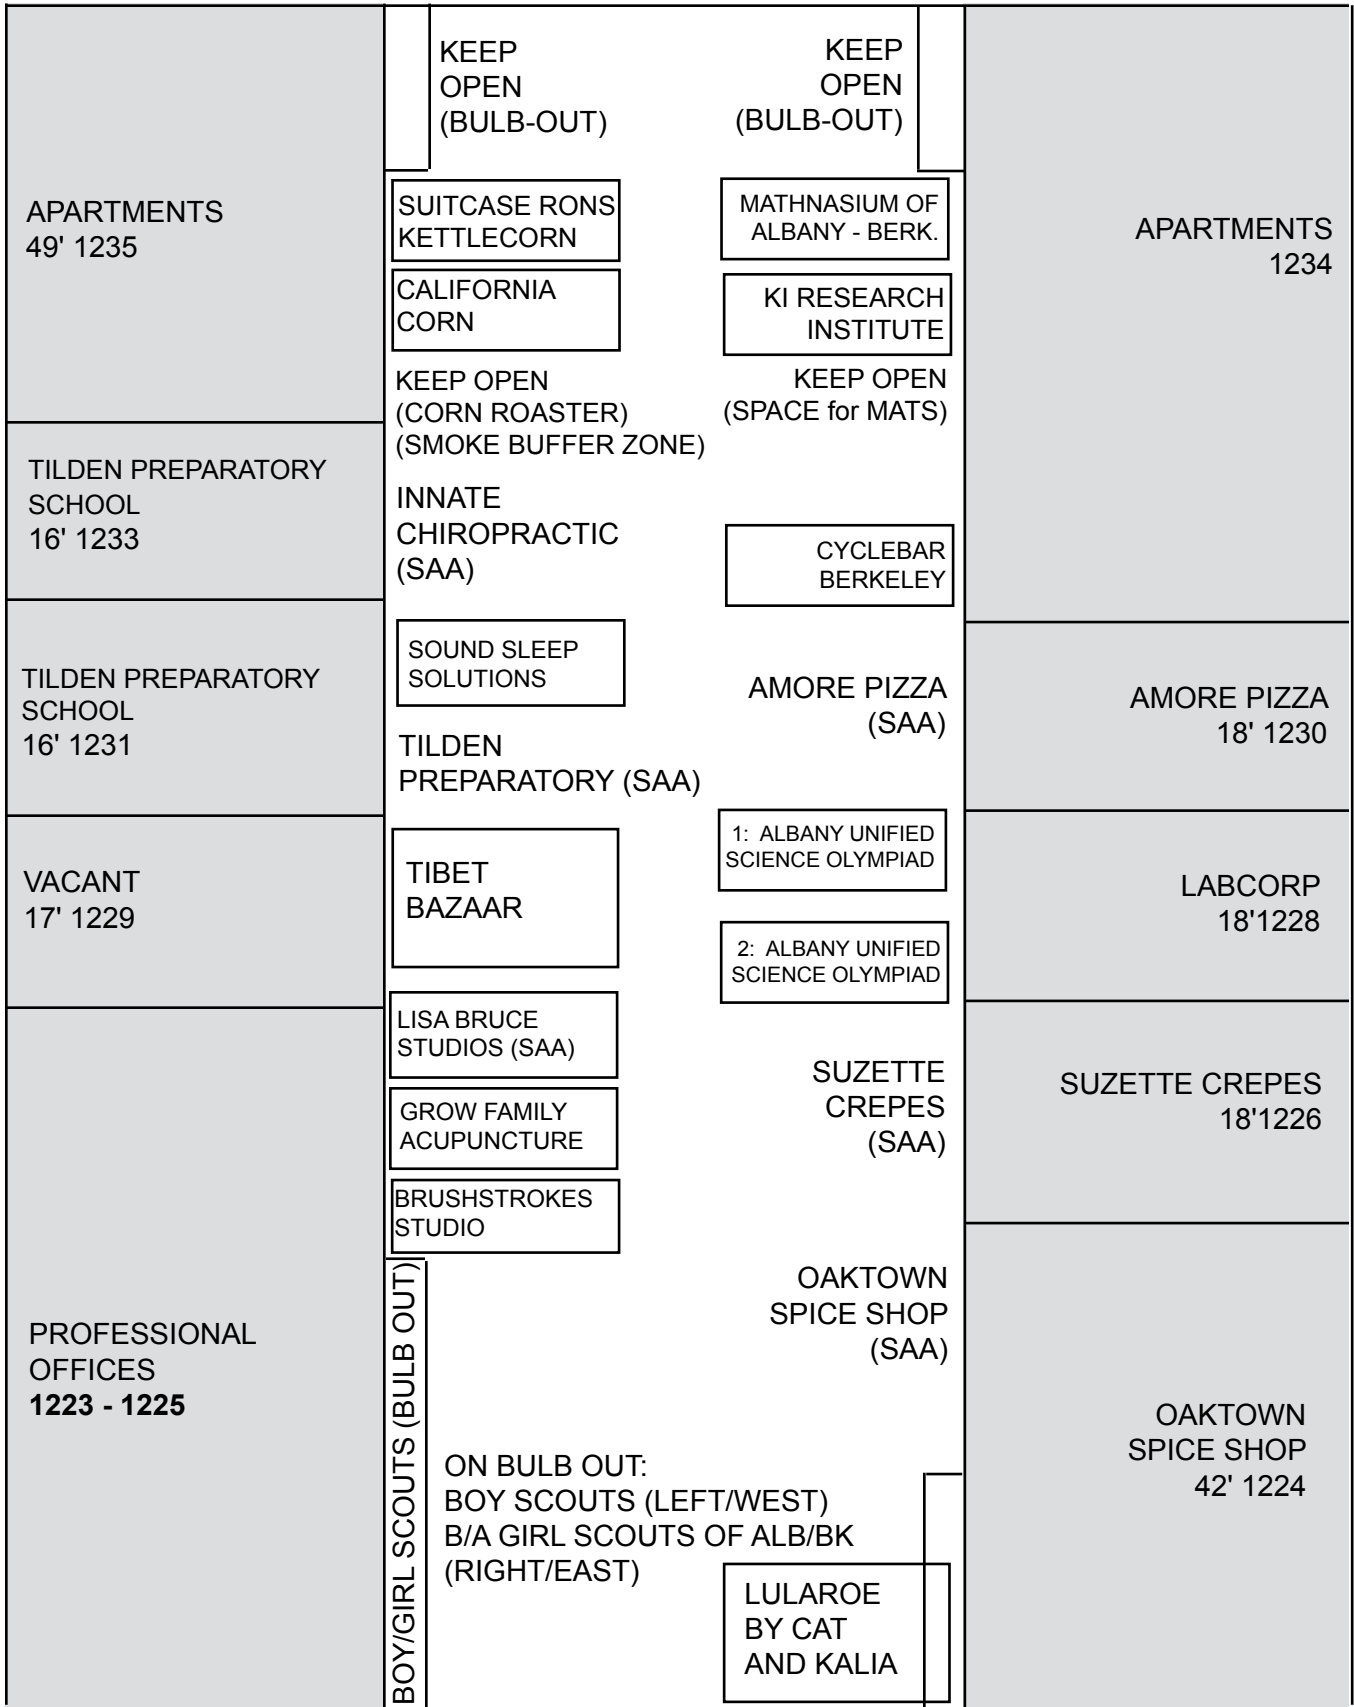

FOR MORE SPECIFIC INFORMATION RELATING TO YOUR PARTICIPATION PLEASE VISIT SOLANOSTROLL.ORG SAA MEMBERS ALWAYS HAVE "RIGHT OF WAY" EVEN IF IT IS NOT INDICATED "KEEP OPEN" IN FRONT A SPACE IS NOT OPEN UNLESS INDICATED BY "SPARE".
MAP VERSION 6:45AM 08/17/2017

PONYLAND PETTING ZOO
 (IN INTERSECTION / MAP 21)

PONYLAND
 (IN INTERSECTION / MAP 21)

22 - EVELYN

BOY SCOUTS
 (Advisory: overhead wires / climbing wall)
 (On Talbot / in intersection / see also map 23)

22 - TALBOT

FLOOR DIMENSIONS
 (On Talbot / in intersection / see also map 23)