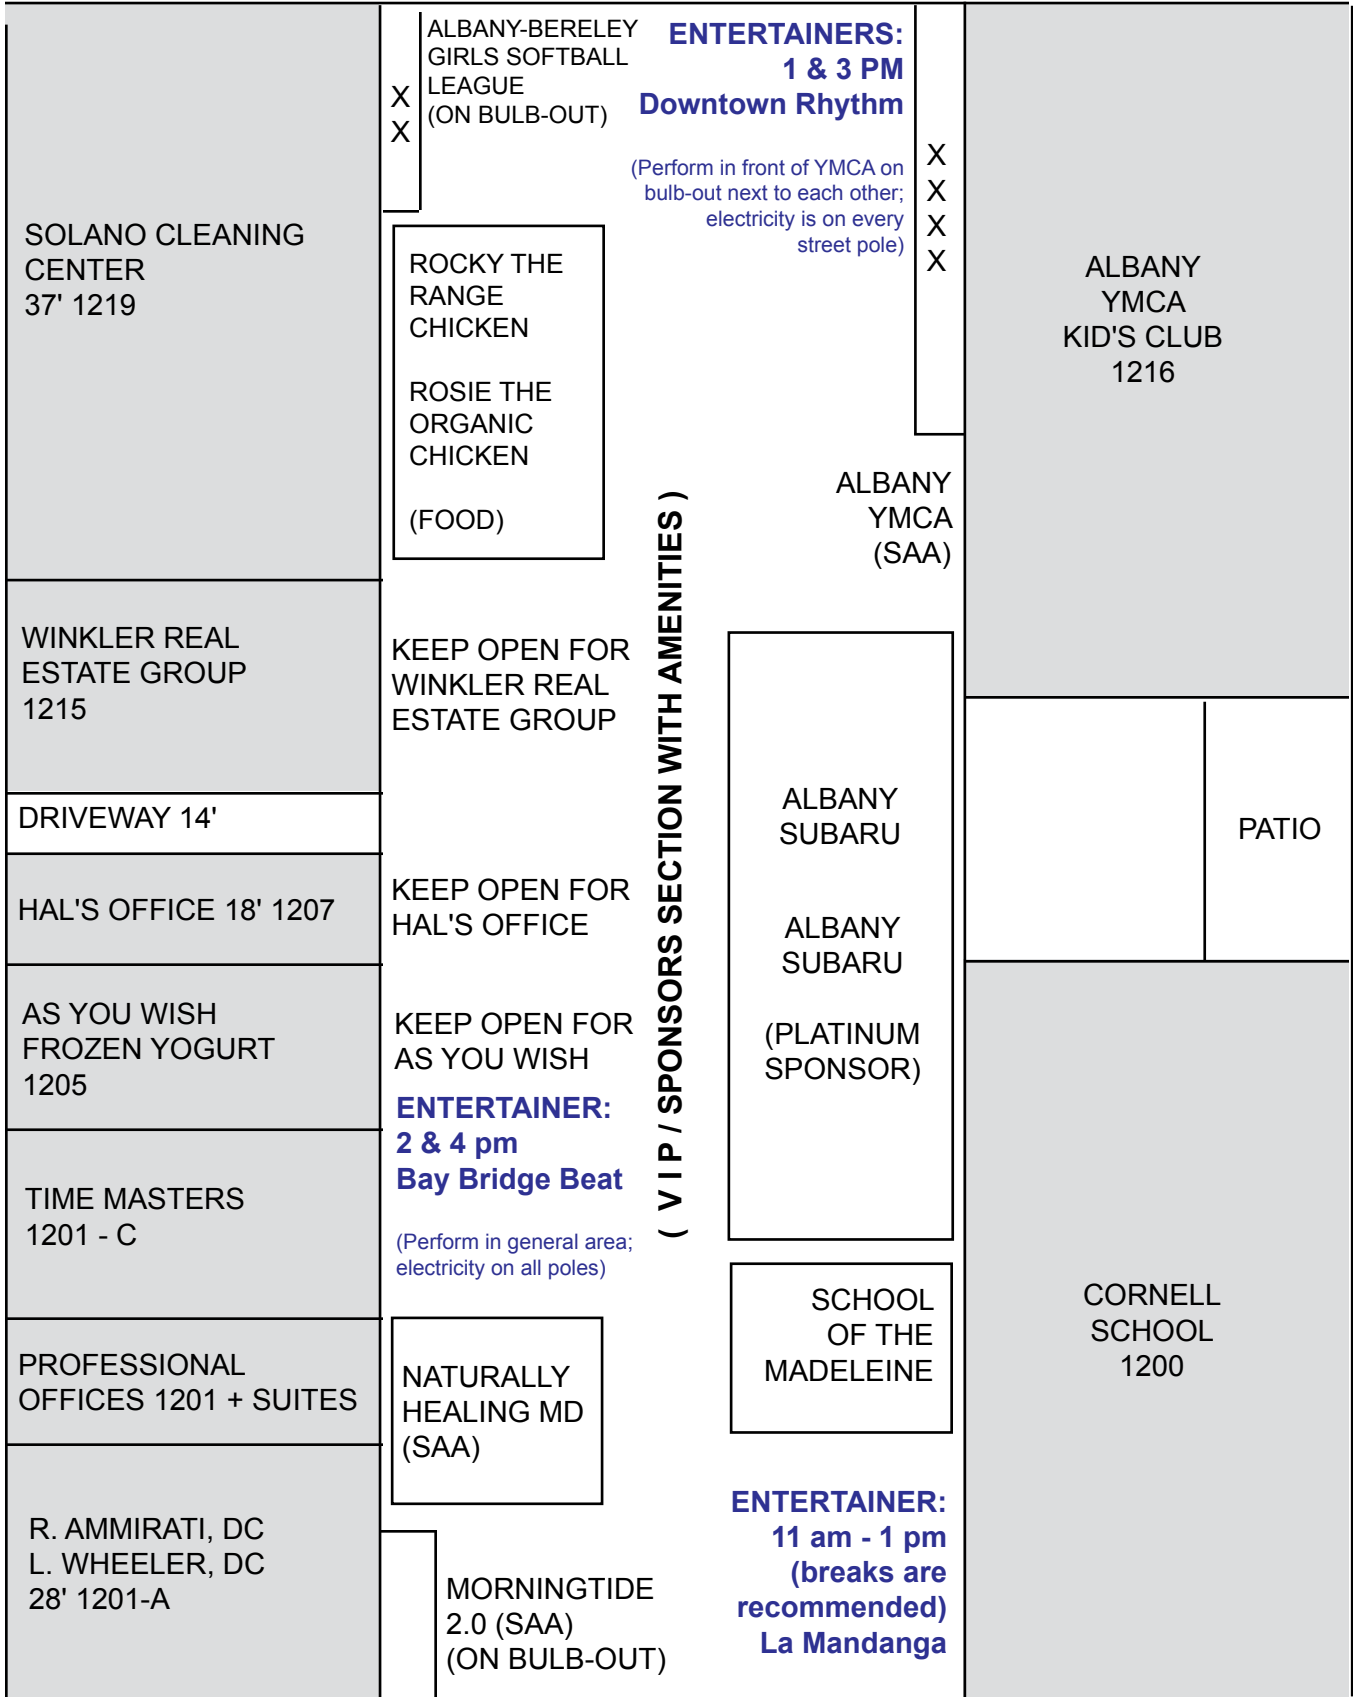

FOR MORE SPECIFIC INFORMATION RELATING TO YOUR PARTICIPATION PLEASE VISIT SOLANOSTROLL.ORG SAA MEMBERS ALWAYS HAVE "RIGHT OF WAY" EVEN IF IT IS NOT INDICATED "KEEP OPEN" IN FRONT A SPACE IS NOT OPEN UNLESS INDICATED BY "SPARE".
MAP VERSION 4:14PM 08/03/2017

BOY SCOUTS
 (Advisory: overhead wires / climbing wall)
 (On Talbot / in intersection / see also map 22)

23 - TALBOT

SWEET DELIGHTS
 (On Talbot / in intersection / see also map 22)

**23 - CORNELL AVENUE (north and south)
 7/2017 APD GREEN INTERSECTION**