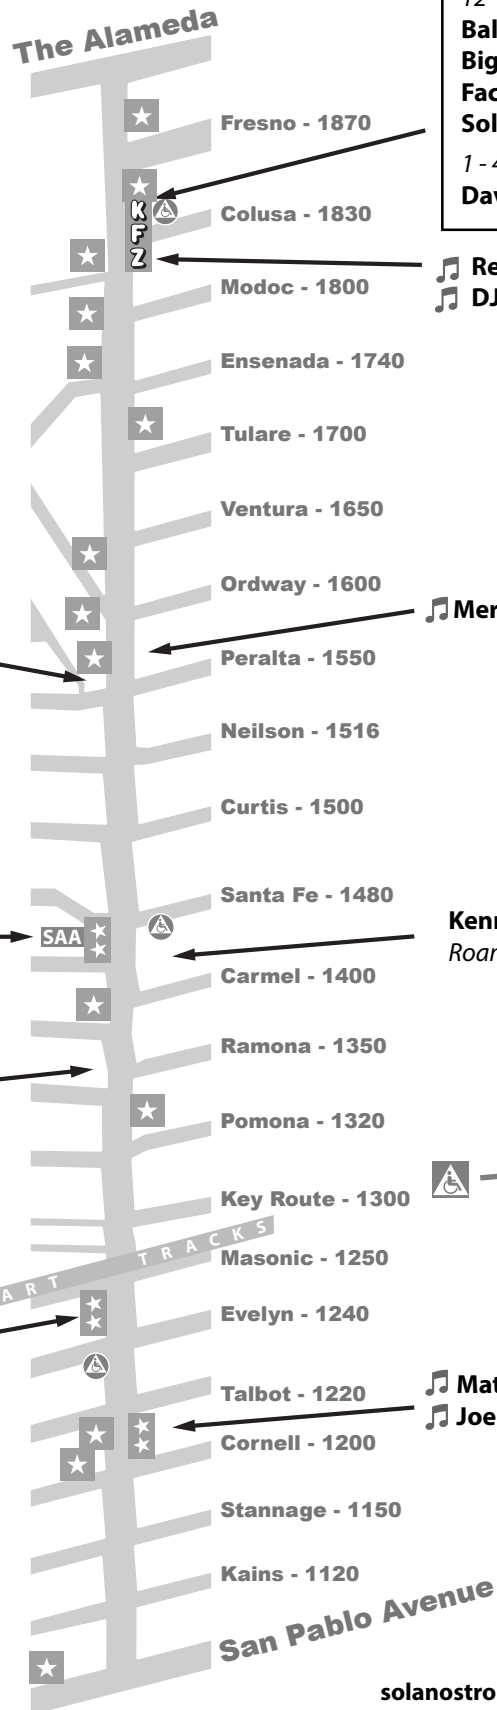

Solano Avenue Association Presents:

SPRING ON SOLANO

Sunday 4/21/24 Berkeley/Albany, noon - 5pm

Kids Fun Zone

for the young... and young at heart

12 - 5pm

Balloon Art by Metaballoon (FREE)

Big Bubble People

Face-Painting by Laura L. (FREE)

Solcar Choo Choo Train ($)

1 - 4pm

David Martinez Magic (around the area)

Rev. Rabia
DJ Caine (EDM)

Merchant-Scheduled Music

Albany Jazz Band 1 - 3pm

- ★ On-Solano Participants & Vendors
- ★★ Multiple Vendors Near Each Other
- 🚻 Restrooms
- SAA Event Information

The Sites Show 12 - 2:30pm
DJ Caine (EDM)

Kenny the Clown
Roaming Santa Fe to San Pablo

Merchant-Scheduled Music

Additional restrooms available from 1 to 5pm
at the Albany Community Center
one block away at Masonic and Marin

Artisan & Art Fair
10 - 5pm

Matt Jaffe 12-2pm
Joel Koosed 3-5pm

Event Sponsors

With support from the Solano Avenue Business Improvement District, funded by Berkeley Businesses

510-527-5358

solanostroll.org/spring-on-solano
see other side for program list

@onSolanoAvenue /SolanoAvenueStroll

Program details are subject to change. Visit the website or call for up-to-date information